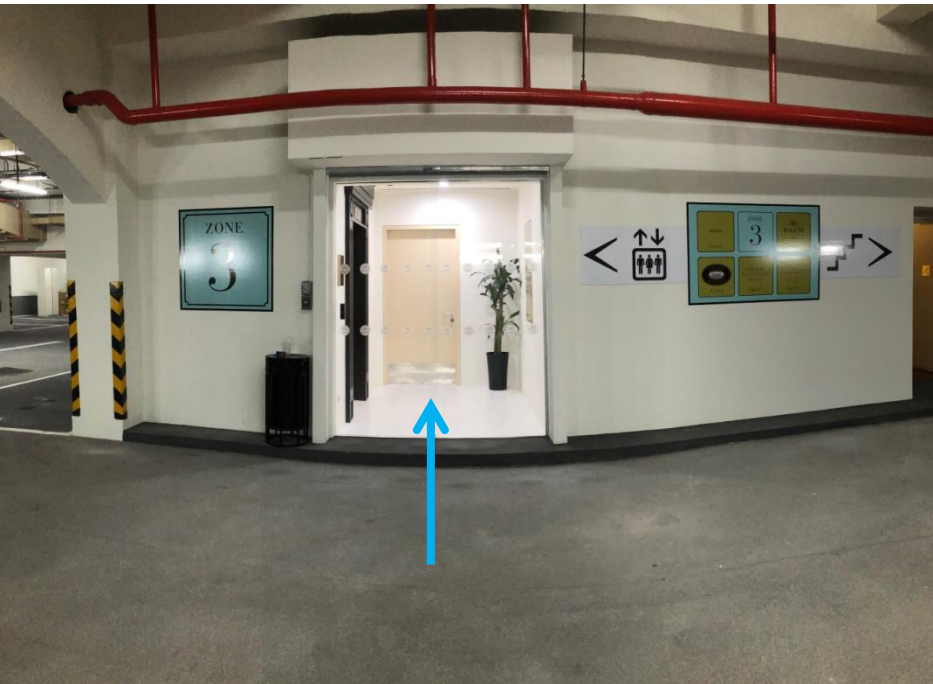

# Directions to Casuarina Suite or Palm Ballroom

*The recommended access to the Palm Ballroom & Casuarina Suite is via the **Seah Street Entrance**. Upon arrival, guests may proceed to level 3 via our Grand Marble Staircase or Lift Landing on the right (please refer to following page)*

# Directions to Palm Ballroom from North Bridge Road Entrance

*If guests arrive through the North Bridge Road Entrance, they may head up to Level 3 from our Grand Marble Staircase / Escalator (directions as shown in Red)*

# Directions to Palm Ballroom from North Bridge Road Entrance

*Once guests reach Level 3 from the Grand Marble Staircase / Escalator,  
They will need to walk around the Jubilee Ballroom Foyer Area to the Palm Ballroom  
(directions as shown in Red)*

# Directions to Palm Ballroom or Casuarina Suite from the Seah Street Carpark (Level B1)

*If guests are driving, they may pinpoint the location based on 31 Seah Street & the Carpark entrance will be to the left.*